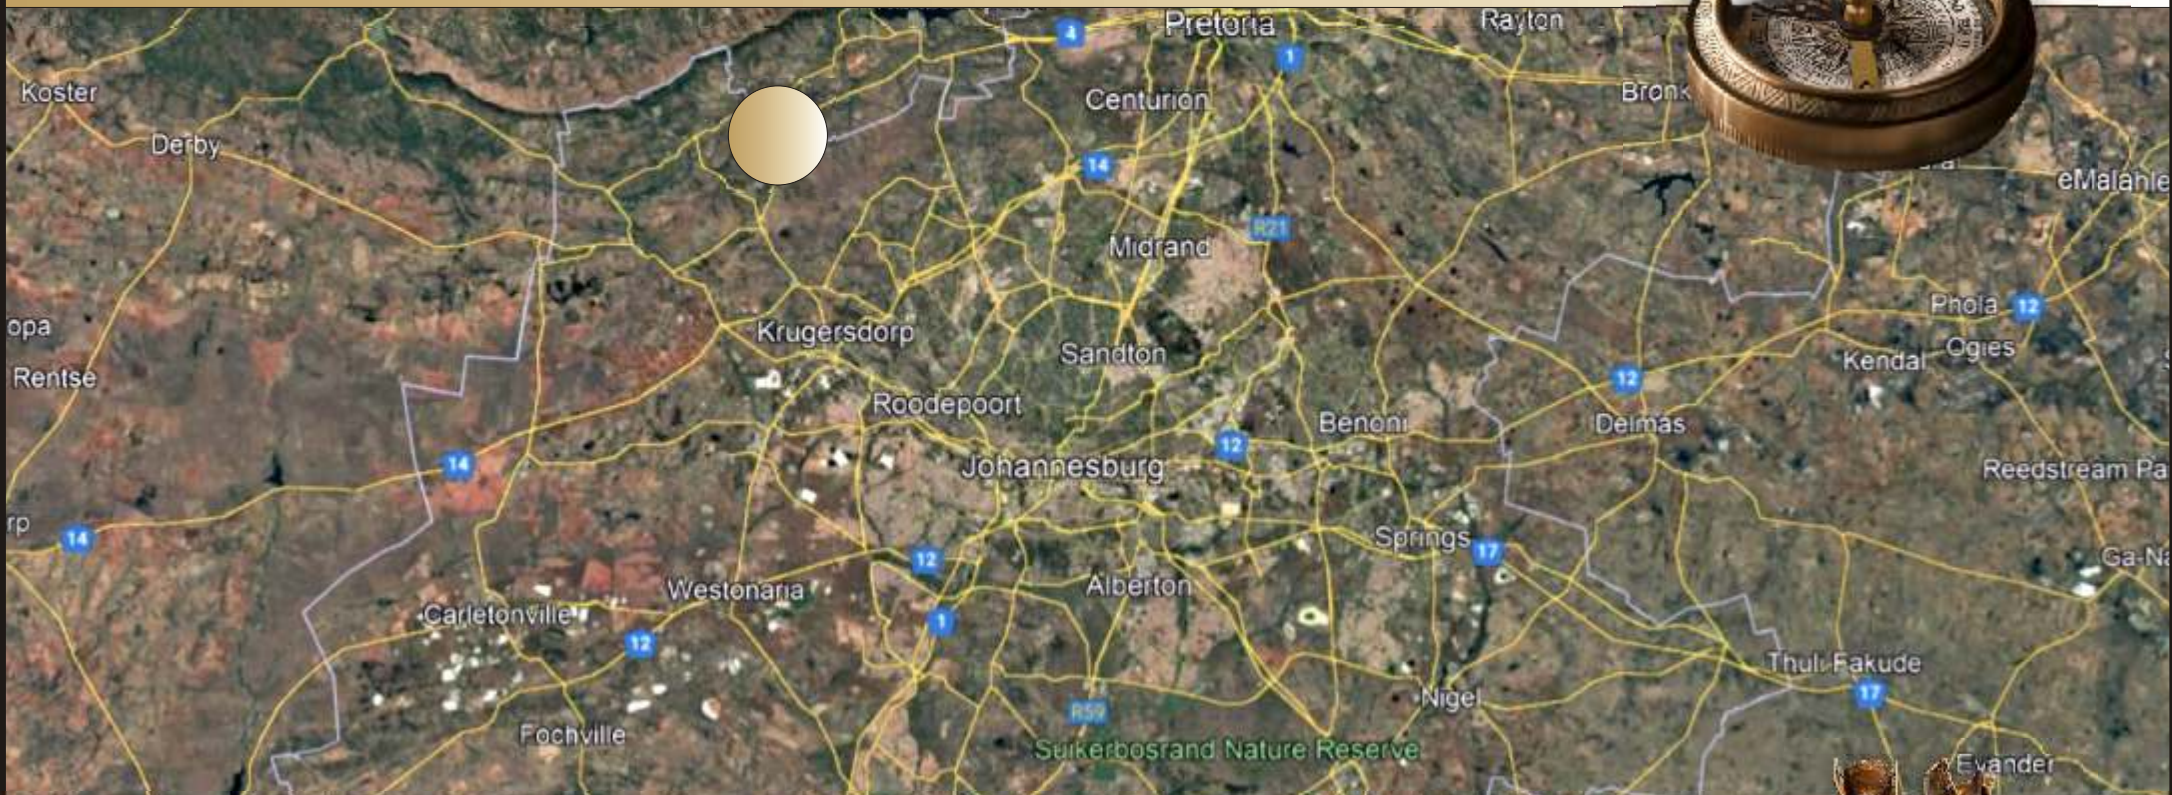

GAUTENG TRAINING BRANCH

GPS - S25°52'40.9 E27°38'01.3