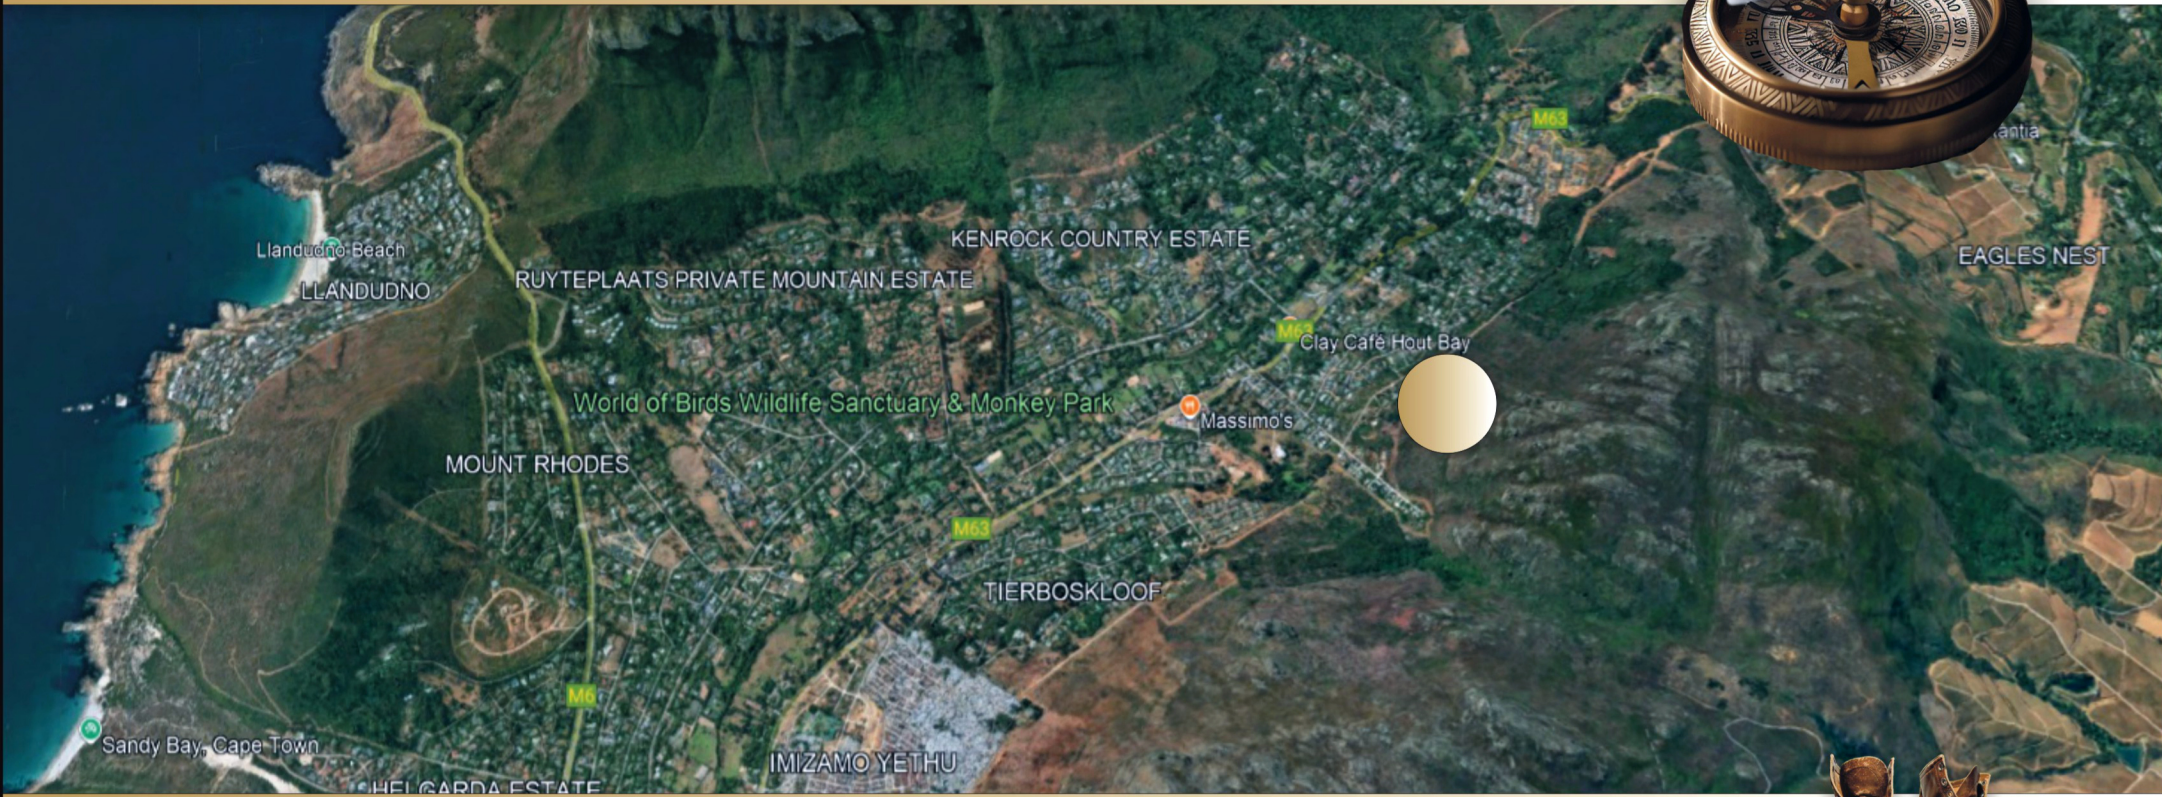

CAPETOWN TRAINING BRANCH

GPS - S34'09'34 E18'19'45